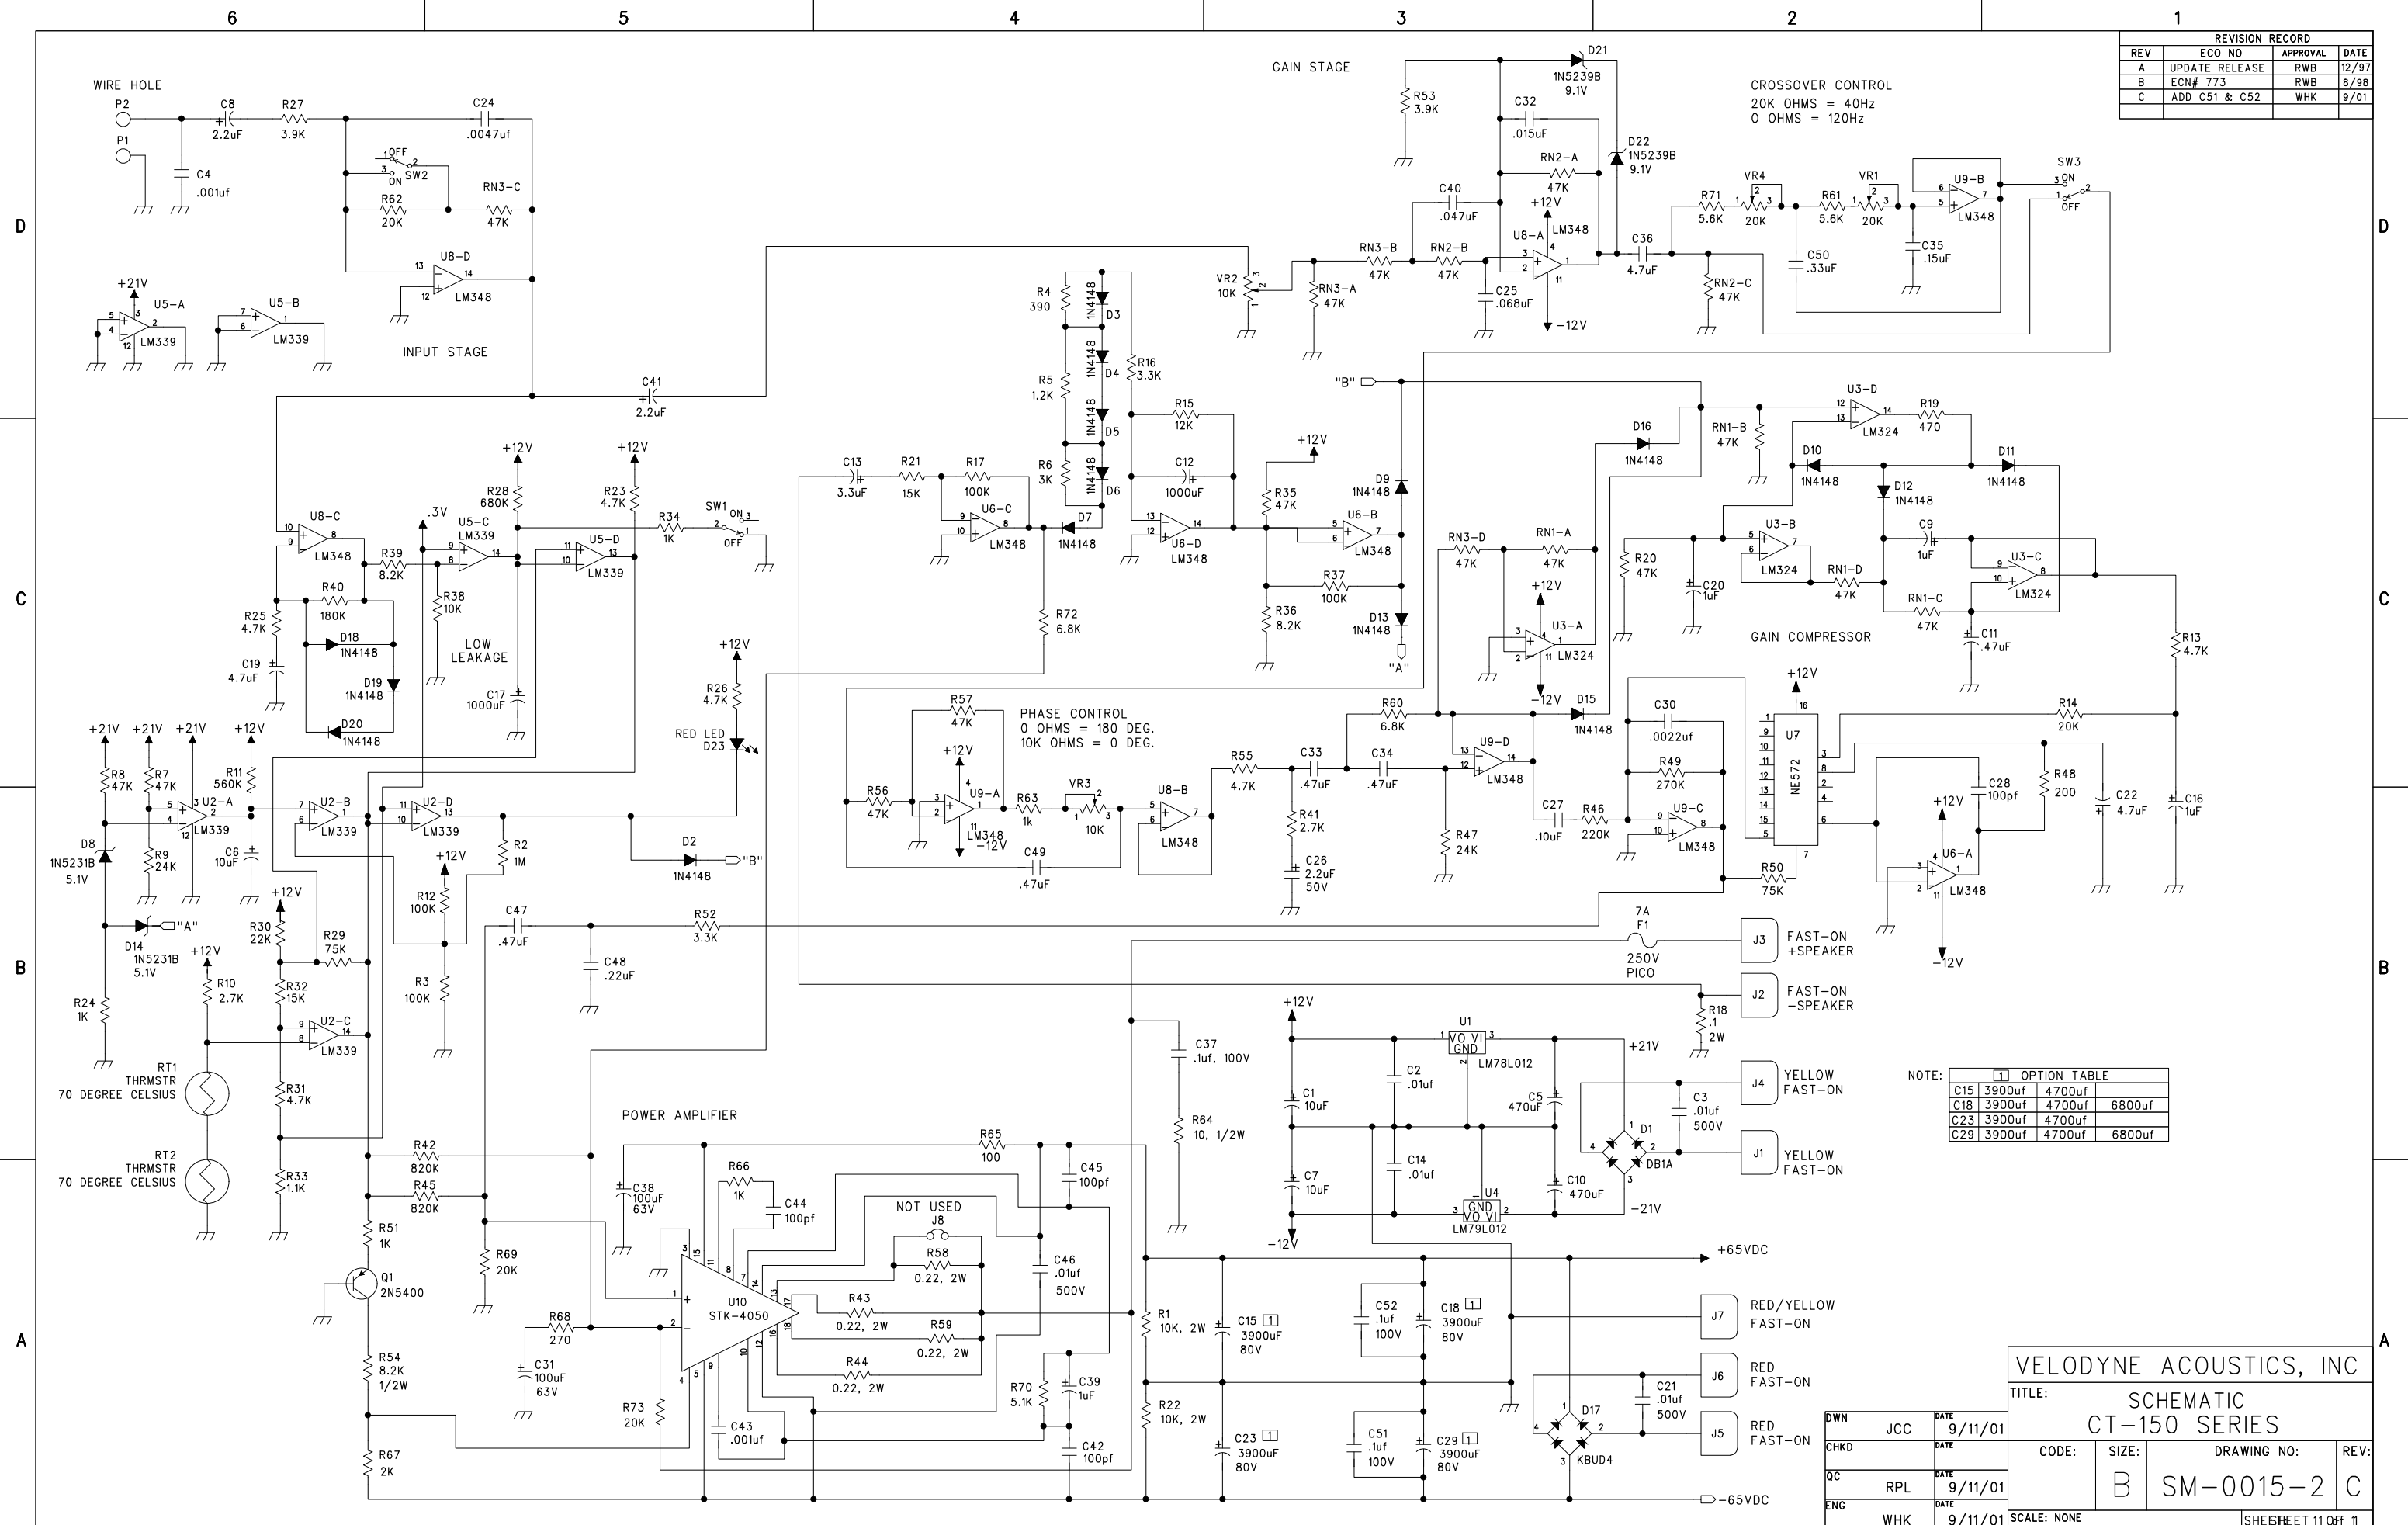

REVISION RECORD			
REV	ECO NO	APPROVAL	DATE
A	UPDATE RELEASE	RWB	12/97
B	ECN# 773	RWB	8/98
C	ADD C51 & C52	WHK	9/01

NOTE: [1] OPTION TABLE

C15	3900uf	4700uf	6800uf
C18	3900uf	4700uf	6800uf
C23	3900uf	4700uf	6800uf
C29	3900uf	4700uf	6800uf

DWN	JCC	DATE
		9/11/01
CHKD	RPL	DATE
		9/11/01
QC	RPL	DATE
		9/11/01
ENG	WHK	DATE
		9/11/01

VELODYNE ACOUSTICS, INC
 TITLE: SCHEMATIC
 CT-150 SERIES

CODE:	SIZE:	DRAWING NO:	REV:
	B	SM-0015-2	C

SCALE: NONE SHEET 11 OF 11